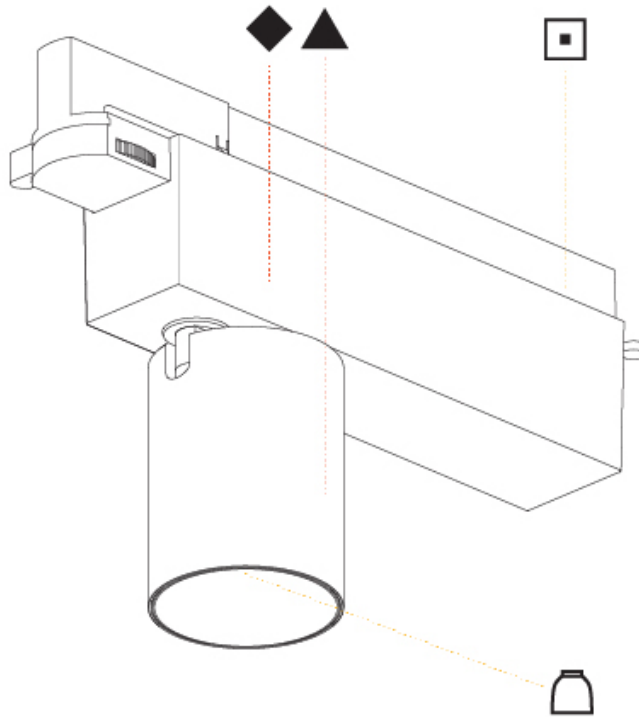

CENTRIQ 60 TRACK

A3T033-

PROJECT

TYPE

SPECIFIER

QUANTITY

DATE

A