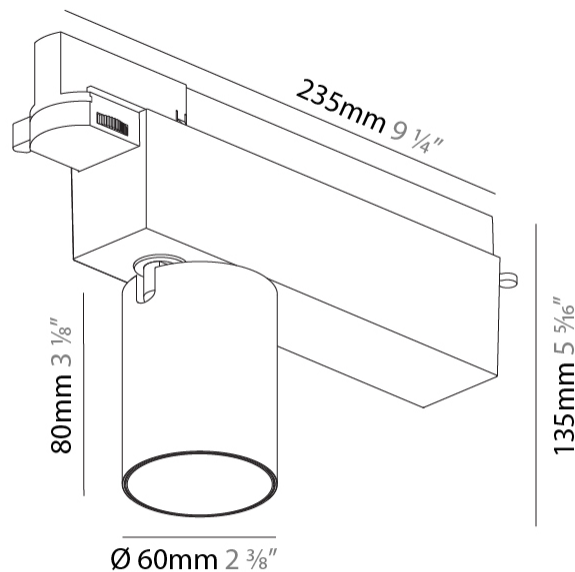

GENERAL

Series: Centriq
 Subseries: Centriq 60
 Brand: Prolicht
 Division: Architectural
 Mounting Type: Track
 Mounting Location: Ceiling
 Subcategory: Spots

PHYSICAL

Shape: Cylinder
 Diameter (mm): 60
 Diameter (in): 2 3/8
 Length (mm): 235
 Length (in): 9 1/4
 Height (mm): 135
 Height (in): 5 5/16
 Light Distribution: Adjustable / Direct
 Weight (kg): 0.897
 Weight (lbs): 1.977
 Installation Requirement: Track or profile system
 Fixture Finish: SSR / BKV / CWI / CRY / HAB / LAG / UFT / ITA / RUA / RUR / MIC / FTG / MYG / TWT / LOD / PUS / FRO / FUP / KIA / POP / BLS / SPG / MEY / GOH / GUM / CHC / COM / ABZ / JAG / OBR / MOS / ROR
 Fixture Material: Aluminum

OPTICAL

Reflector: 20 / 40 / 60
 Adjustability: Rotational 340°; Tilt 90°
 Upon Request: Special Beam Angles

RATINGS AND CERTIFICATIONS

Certified By: Certified for North American Standards
 IP rating: IP20